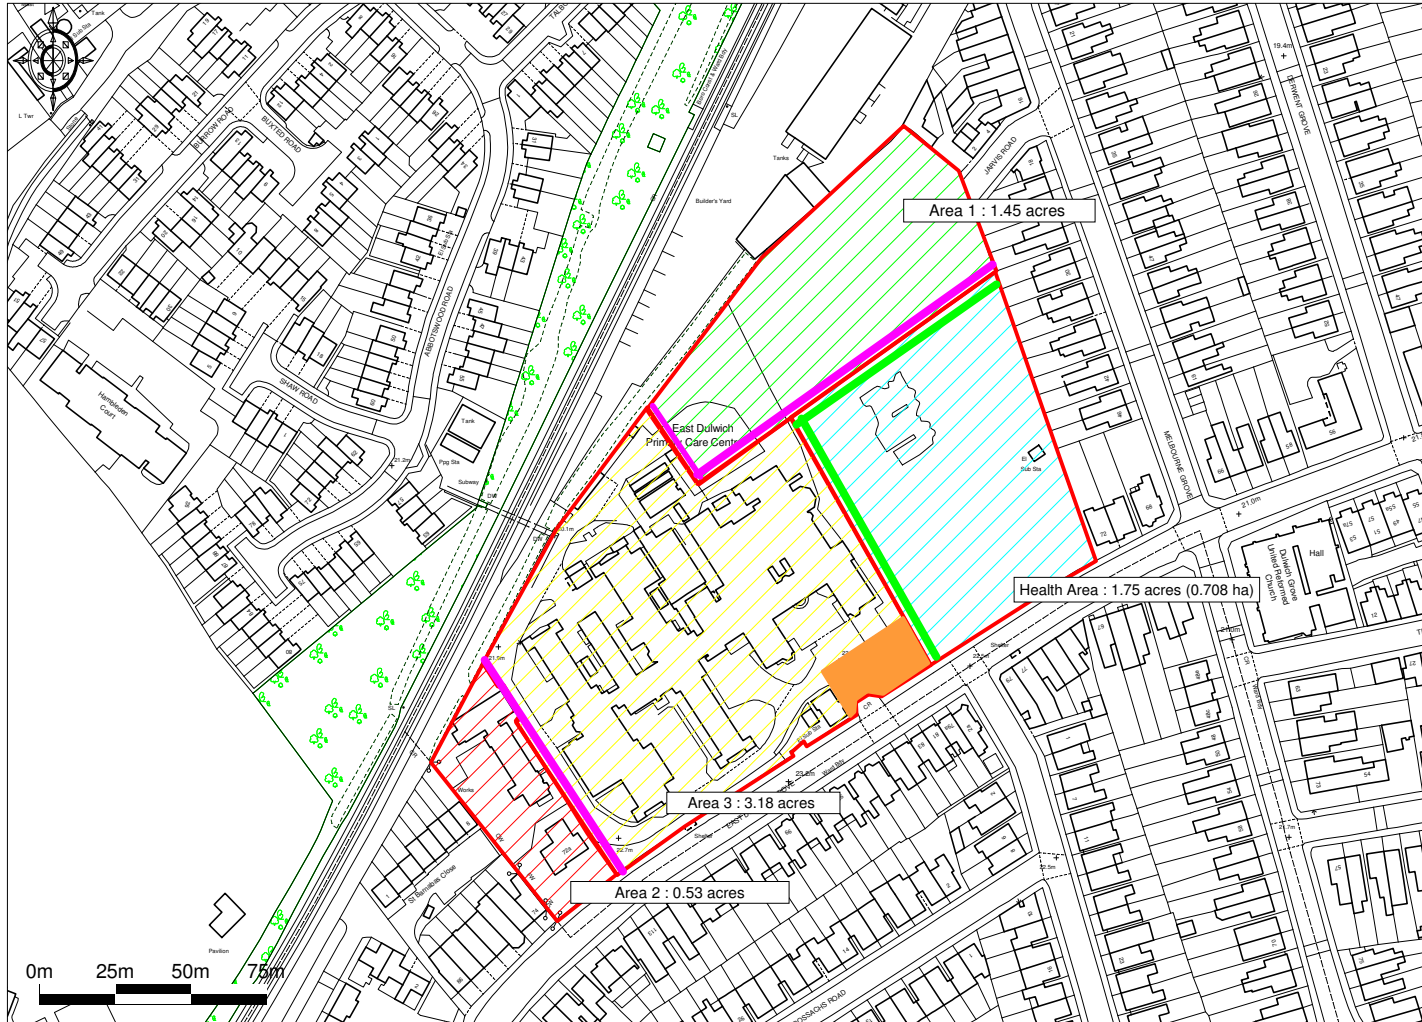

Site Plan Denoting Orange Land

Ordnance Survey © Crown Copyright 2015. All rights reserved. Licence number 100022432. Plotted Scale - 1:2500