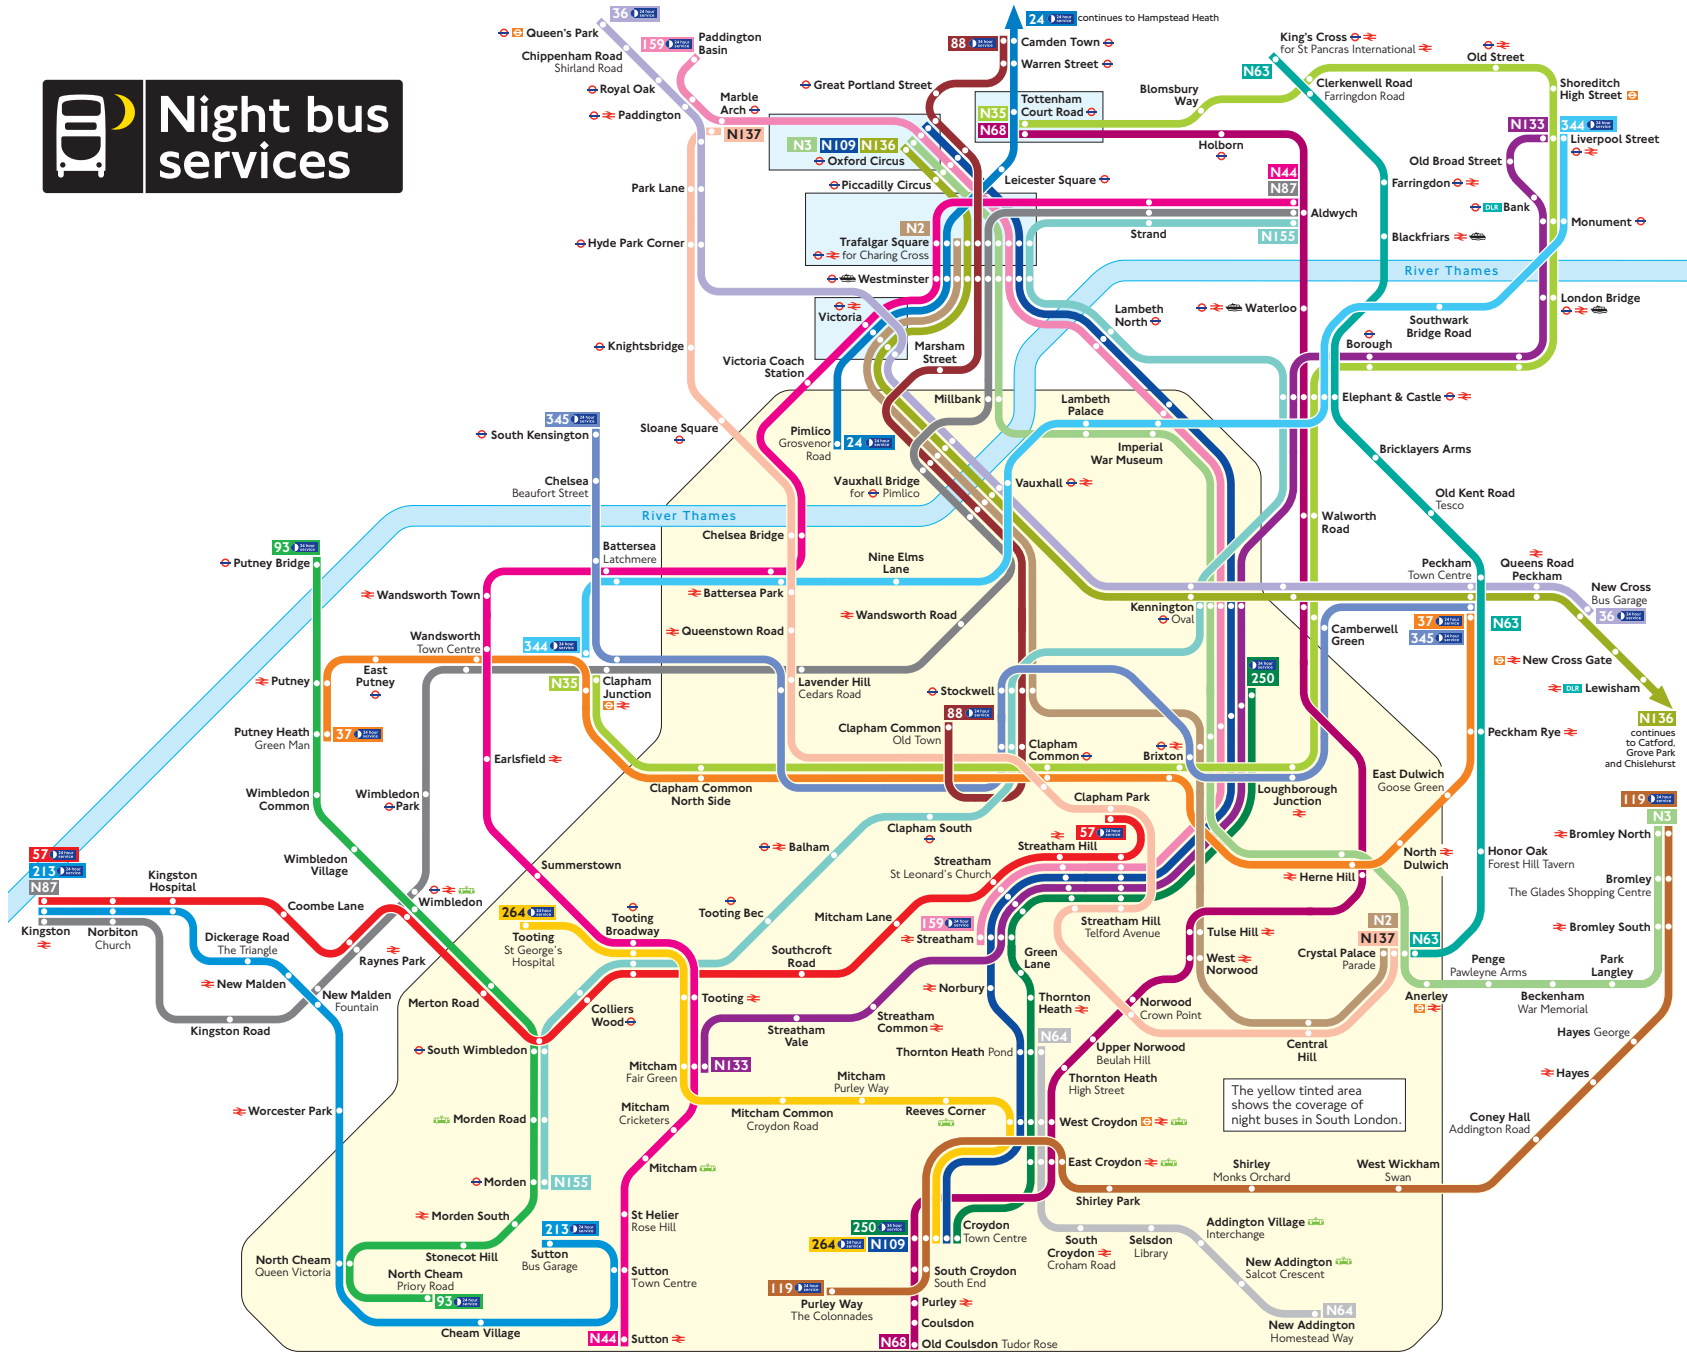

Night buses in south London

Key

-  Main interchange points in central London
-  Connections with London Underground
-  Connections with London Overground
-  Connections with National Rail
-  Connections with Tramlink
-  Connections with Docklands Light Railway
-  Connections with river boats

Route finder

Night buses including 24-hour services in south London

24	Pimlico - Hampstead Heath
36	New Cross - Queen's Park
37	Peckham - Putney Heath
57	Clapham Park - Kingston
88	Clapham Common - Camden Town
93	North Cheam - Putney Bridge
119	Purley Way - Bromley
159	Streatham - Paddington Basin
213	Kingston - Sutton
250	Brixton - Croydon
264	Croydon - Tooting
344	Clapham Junction - Liverpool Street
345	Peckham - South Kensington
N2	Crystal Palace - Trafalgar Square
N3	Bromley North - Oxford Circus
N35	Clapham Junction - Tottenham Court Road
N44	Sutton - Aldwych
N63	Crystal Palace - King's Cross
N64	Thornton Heath Pond - New Addington
N68	Old Coulsdon - Tottenham Court Road
N87	Kingston - Aldwych
N109	Croydon - Oxford Circus
N133	Mitcham - Liverpool Street
N136	Chislehurst - Oxford Circus
N137	Crystal Palace - Marble Arch
N155	Morden - Aldwych

The yellow tinted area shows the coverage of night buses in South London.