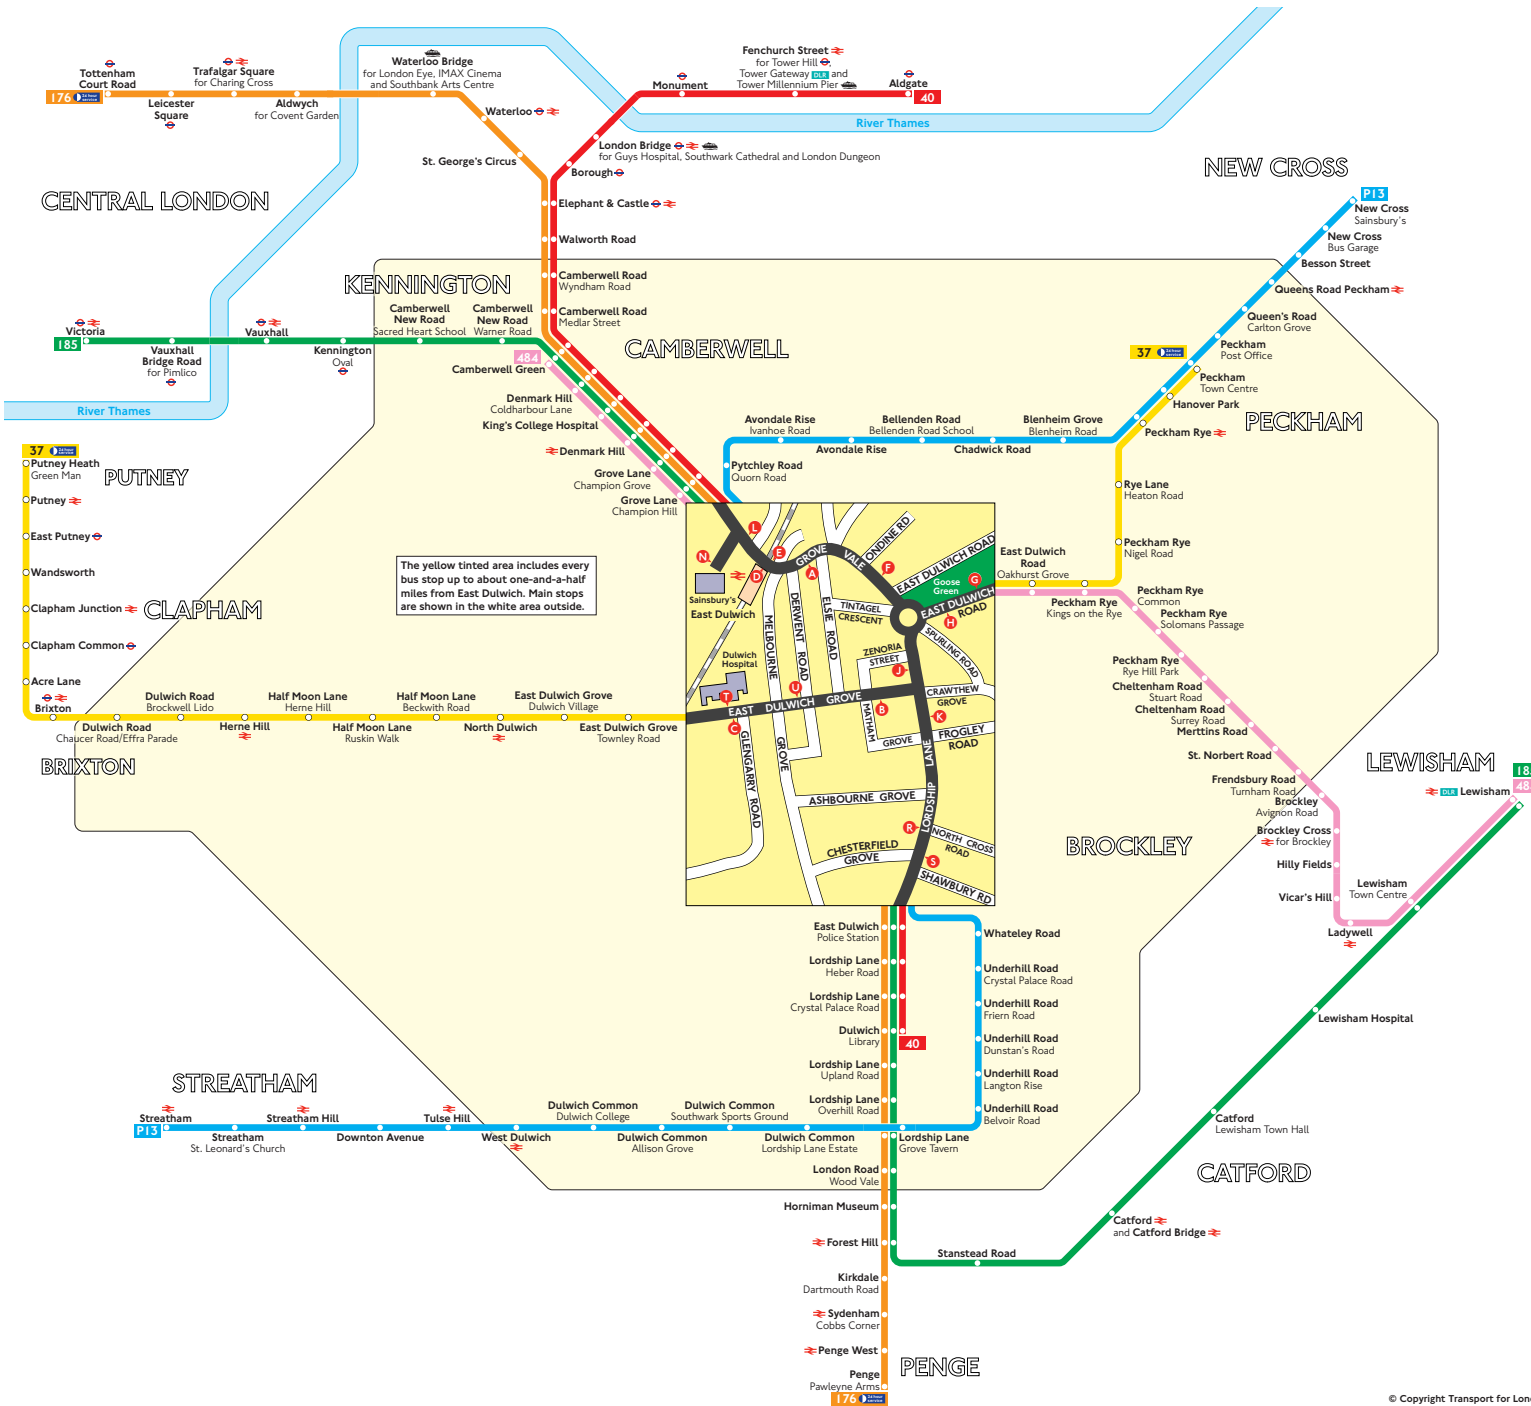

Buses from East Dulwich

Key

- Connections with Underground
- Connections with National Rail
- Connections with Docklands Light Railway
- Connections with river boats

Red discs show the bus stop you need for your chosen bus service. The disc **A** appears on the top of the bus stop in the street (see map of town centre in centre of diagram).

Route finder

Day buses including 24-hour routes

Bus route	Towards	Bus stops
37	Peckham	G I T U
	Putney Heath	B C H
40	Aldgate	A D J R
	Dulwich	B F K L S
176	Penge	B F K L S
	Tottenham Court Road	A D J R
185	Lewisham	B F K L S
	Victoria	A D J R
484	Camberwell Green	A D H
	Lewisham	B F G L
P13	New Cross	A D J N R
	Streatham	B E K L N S