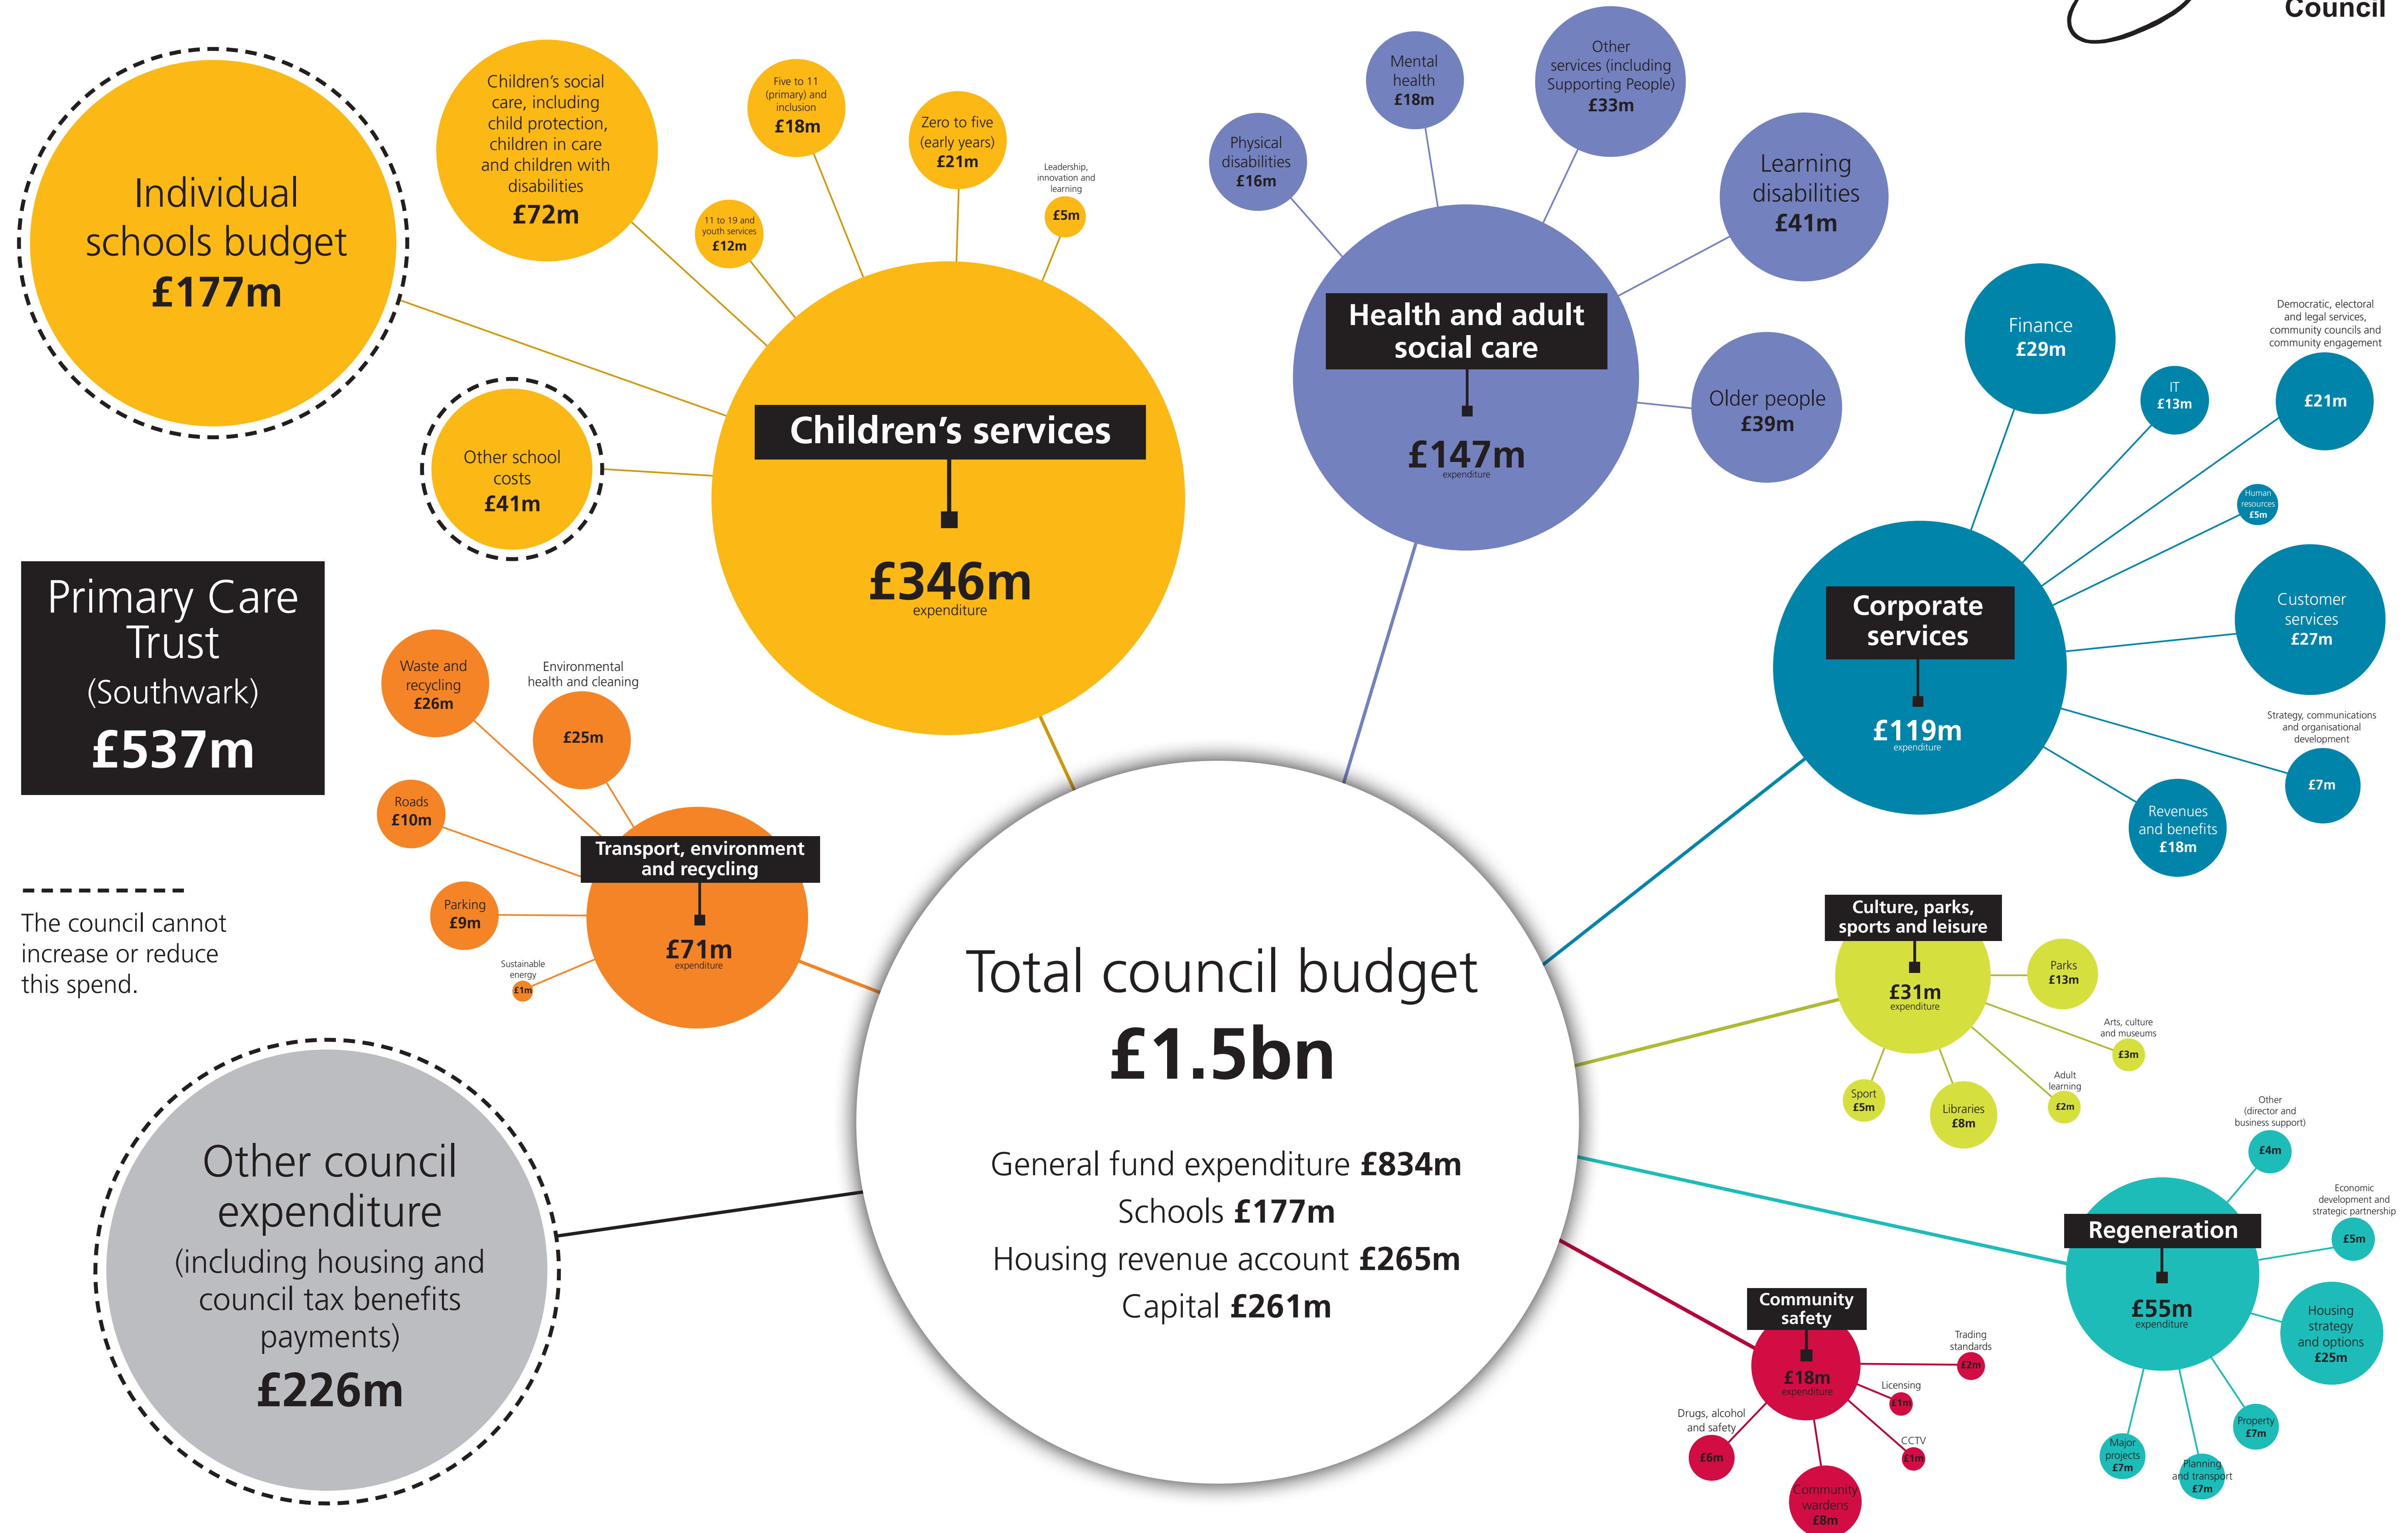

# Southwark Council spending map 2010 to 2011

-----  
The council cannot increase or reduce this spend.